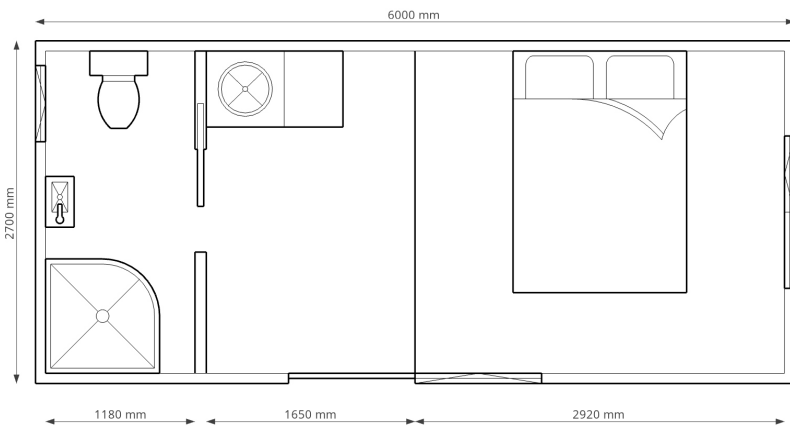

Sleepout Cabin

16.2m² x1 x1

KATI
KABINS

From \$59,490*

Sleepout Cabin | Exterior Size: 6 x 2.7m / 16.20m²

Welcome to the world of versatility with our Sleepout Cabin, conveniently designed with a separate bathroom. The Sleepout Cabin will adapt to your evolving needs, serving as a perfect haven for guests or even a quiet bedroom and living area for elderly parents. You can customise the Sleepout Cabin with a range of optional extras to make this cabin your own. Contact us on 021 884 866 for more information or to arrange to see our latest show cabin.

 Built to NZ Code of Compliance

 Includes certificates for plumbing & electrical

 Fully insulated & double-glazed

*OPTIONAL EXTRAS

- + Deck & stairs
- + Verandah
- + Microwave Tower
- + Extra cabinetry
- + 1200 x 900 shower
- + Heated towel rail
- + Wardrobe
- + Panel heater
- + Additional joinery
- + Custom cladding options